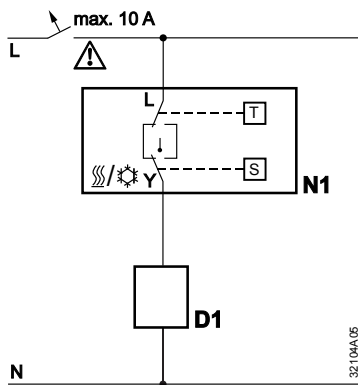

## RAA11 / RAA21

RAA11 / RAA21 - Heating mode

RAA11 / RAA21 - Cooling mode

- D1 Zone valve or thermal valve for heating
- D2 Zone valve or thermal valve for cooling
- L Switching voltage  
AC 24...250V
- N1 Room thermostat
- Y1 Control output  
"Heating", AC 24...250V
- Y2 Control output  
"Cooling", AC 24...250V
- N Neutral
- T Thermostat element  
(gas-filled diaphragm)

## RAA31

RAA31 - Heating mode

RAA31 - Cooling mode

- D1 Zone valve or thermal valve for heating
- D2 Zone valve or thermal valve for cooling
- L Switching voltage  
AC 24...250V
- N1 Room thermostat
- S ON/OFF switch
- Y1 Control output  
"Heating", AC 24...250V
- Y2 Control output  
"Cooling", AC 24...250V
- N Neutral
- T Thermostat element  
(gas-filled diaphragm)

## RAA41

- D1 Zone valve or thermal valve for heating
- L Switching voltage  
AC 24...250V
- N1 Room thermostat
- S Selector for Heating / OFF / Cooling
- Y Control output  
"Heating", AC 24...250V
- T Thermostat element  
(gas-filled diaphragm)