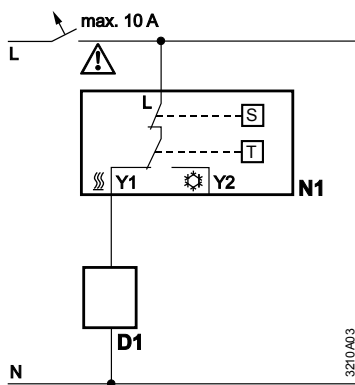

## RAA...

Dimensions in mm

## RAA11 / RAA21

RAA11 / RAA21 - Heating mode

RAA11 / RAA21 - Cooling mode

- D1 Zone valve or thermal valve for heating
- D2 Zone valve or thermal valve for cooling
- L Switching voltage  
AC 24...250V
- N1 Room thermostat
- Y1 Control output  
"Heating", AC 24...250V
- Y2 Control output  
"Cooling", AC 24...250V
- N Neutral
- T Thermostat element  
(gas-filled diaphragm)

## RAA31

RAA31 - Heating mode

RAA31 - Cooling mode

- D1 Zone valve or thermal valve for heating
- D2 Zone valve or thermal valve for cooling
- L Switching voltage  
AC 24...250V
- N1 Room thermostat
- S ON/OFF switch
- Y1 Control output  
"Heating", AC 24...250V
- Y2 Control output  
"Cooling", AC 24...250V
- N Neutral
- T Thermostat element  
(gas-filled diaphragm)

## RAA41

- D1 Zone valve or thermal valve for heating
- L Switching voltage  
AC 24...250V
- N1 Room thermostat
- S Selector for Heating / OFF / Cooling
- Y Control output  
"Heating", AC 24...250V
- T Thermostat element  
(gas-filled diaphragm)