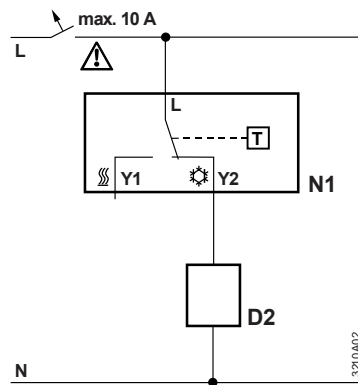

## RAA...

Dimensions in mm

## RAA11 / RAA21

RAA11 / RAA21 - Heating mode

RAA11 / RAA21 - Cooling mode

- D1 Zone valve or thermal valve for heating
- D2 Zone valve or thermal valve for cooling
- L Switching voltage  
AC 24...250V
- N1 Room thermostat
- Y1 Control output  
"Heating", AC 24...250V
- Y2 Control output  
"Cooling", AC 24...250V
- N Neutral
- T Thermostat element  
(gas-filled diaphragm)

## RAA31

RAA31 - Heating mode

RAA31 - Cooling mode

- D1 Zone valve or thermal valve for heating
- D2 Zone valve or thermal valve for cooling
- L Switching voltage  
AC 24...250V
- N1 Room thermostat
- S ON/OFF switch
- Y1 Control output  
"Heating", AC 24...250V
- Y2 Control output  
"Cooling", AC 24...250V
- N Neutral
- T Thermostat element  
(gas-filled diaphragm)