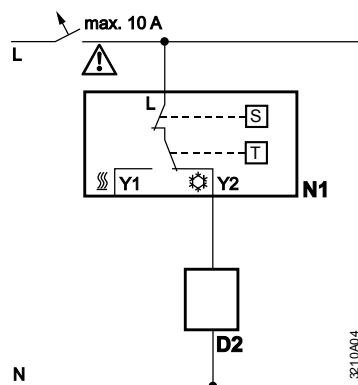

## RAA...

Dimensions in mm

## RAA11 / RAA21

RAA11 / RAA21 - Heating mode

RAA11 / RAA21 - Cooling mode

- D1 Zone valve or thermal valve for heating
- D2 Zone valve or thermal valve for cooling
- L Switching voltage  
AC 24...250V
- N1 Room thermostat
- Y1 Control output  
"Heating", AC 24...250V
- Y2 Control output  
"Cooling", AC 24...250V
- N Neutral
- T Thermostat element  
(gas-filled diaphragm)

## RAA31

RAA31 - Heating mode

RAA31 - Cooling mode

- D1 Zone valve or thermal valve for heating
- D2 Zone valve or thermal valve for cooling
- L Switching voltage  
AC 24...250V
- N1 Room thermostat
- S ON/OFF switch
- Y1 Control output  
"Heating", AC 24...250V
- Y2 Control output  
"Cooling", AC 24...250V
- N Neutral
- T Thermostat element  
(gas-filled diaphragm)

## RAA41

- D1 Zone valve or thermal valve for heating
- L Switching voltage  
AC 24...250V
- N1 Room thermostat
- S Selector for Heating / OFF / Cooling
- Y Control output  
"Heating", AC 24...250V
- T Thermostat element  
(gas-filled diaphragm)